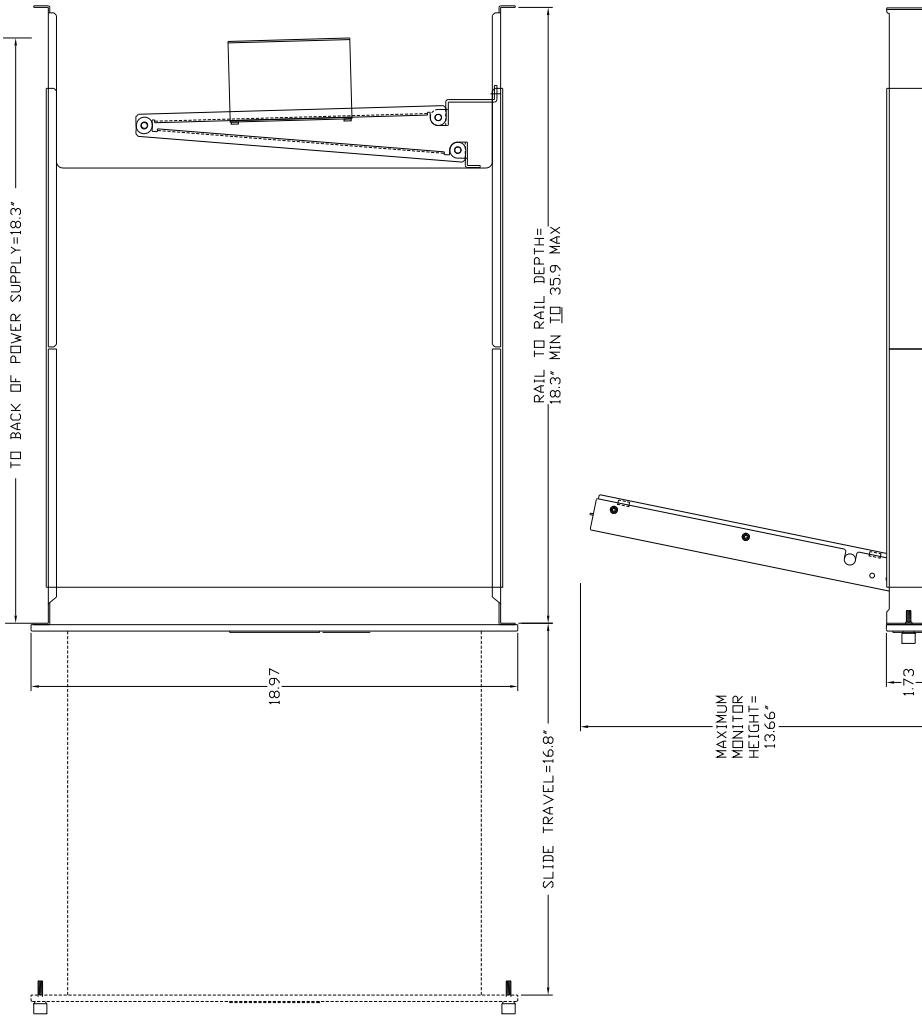

FEATURES:
SAMSUNG 15" TFT LCD W/ OSD
RESOLUTION: 1024 X 768
COLORS: 16.7 MILLION DISPLAY COLORS
ANALOG VGA INPUT
BUILT-IN CABLE MANAGEMENT
LOCK OUT BALL BEARING SLIDES
CAPTIVE THUMB SCREW LOCKS

8295 Aero Plug
Samsung 15" LCD
www.chassisplans.com

MATERIAL	TITLE
FINISH	CPS1-15R 15" RACKMOUNT LCD CUSTOMER DRAWING
	PART NUMBER
	CPS1-15R_CUSTOMER_DWG
	FILE: CPS1-15R_CUSTOMER_DWG DATE: 12/24/04 LAST EDIT: 04/27/2007